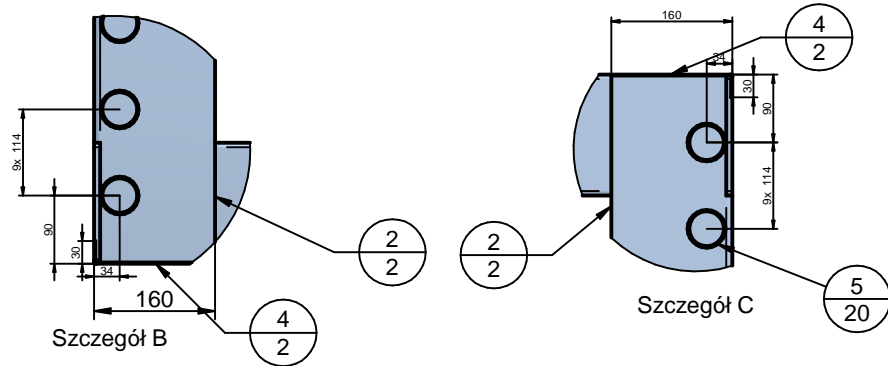

Szczegół A

CODE:	Waga/Weight 92kg	A4	Data 15.11.2023	1:13,33
KK SERVICE		Paleta Transport		
The dimensional tolerance of the finished product is +/- 5%			Wydanie	Arkusz 1/1